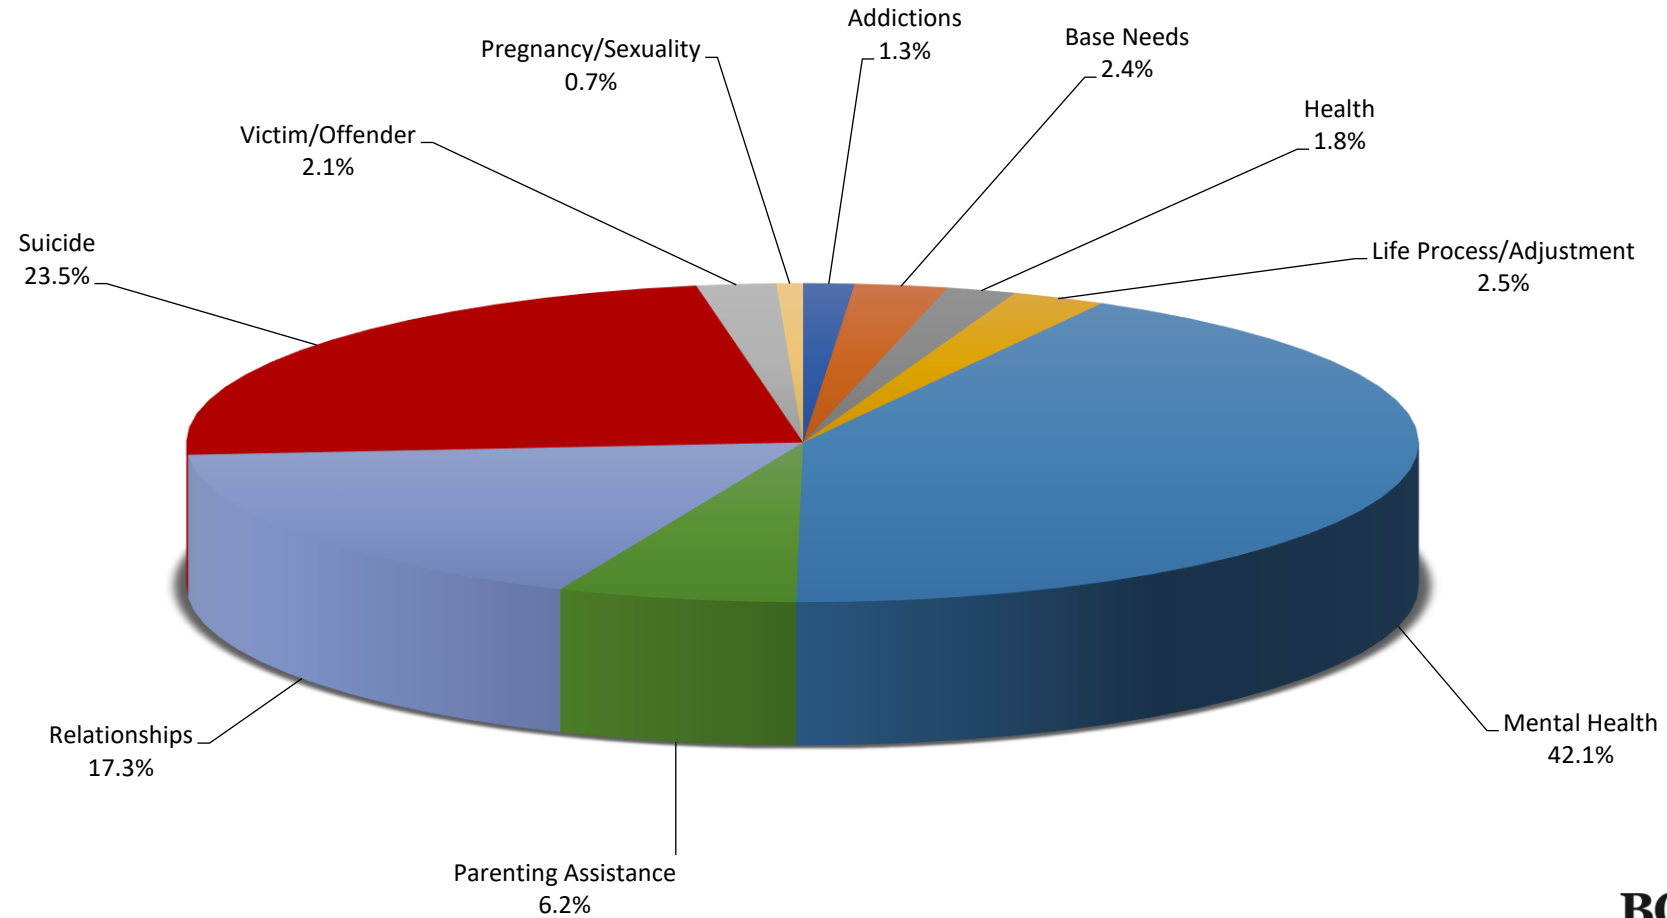

2023 Contacts by Presenting Problem Category

All Ages

2023 Youth Contacts by Presenting Problem Category Ages 23 & Under

2023 Hotline Top 10 Presenting Problems

Ages 23 & Under

Presenting Problem Code	Percentage
Suicide Ideation	22%
Anxiety	20%
Depression	7%
Significant Other	7%
Parent/Child Relationship	5%
Friendships	5%
Loneliness	5%
Victim	2%
Self Injury	3%
Siblings/Other Family Relations	2%

Top 3 Youth Relationship Problems Over Time

Ages 23 & Under