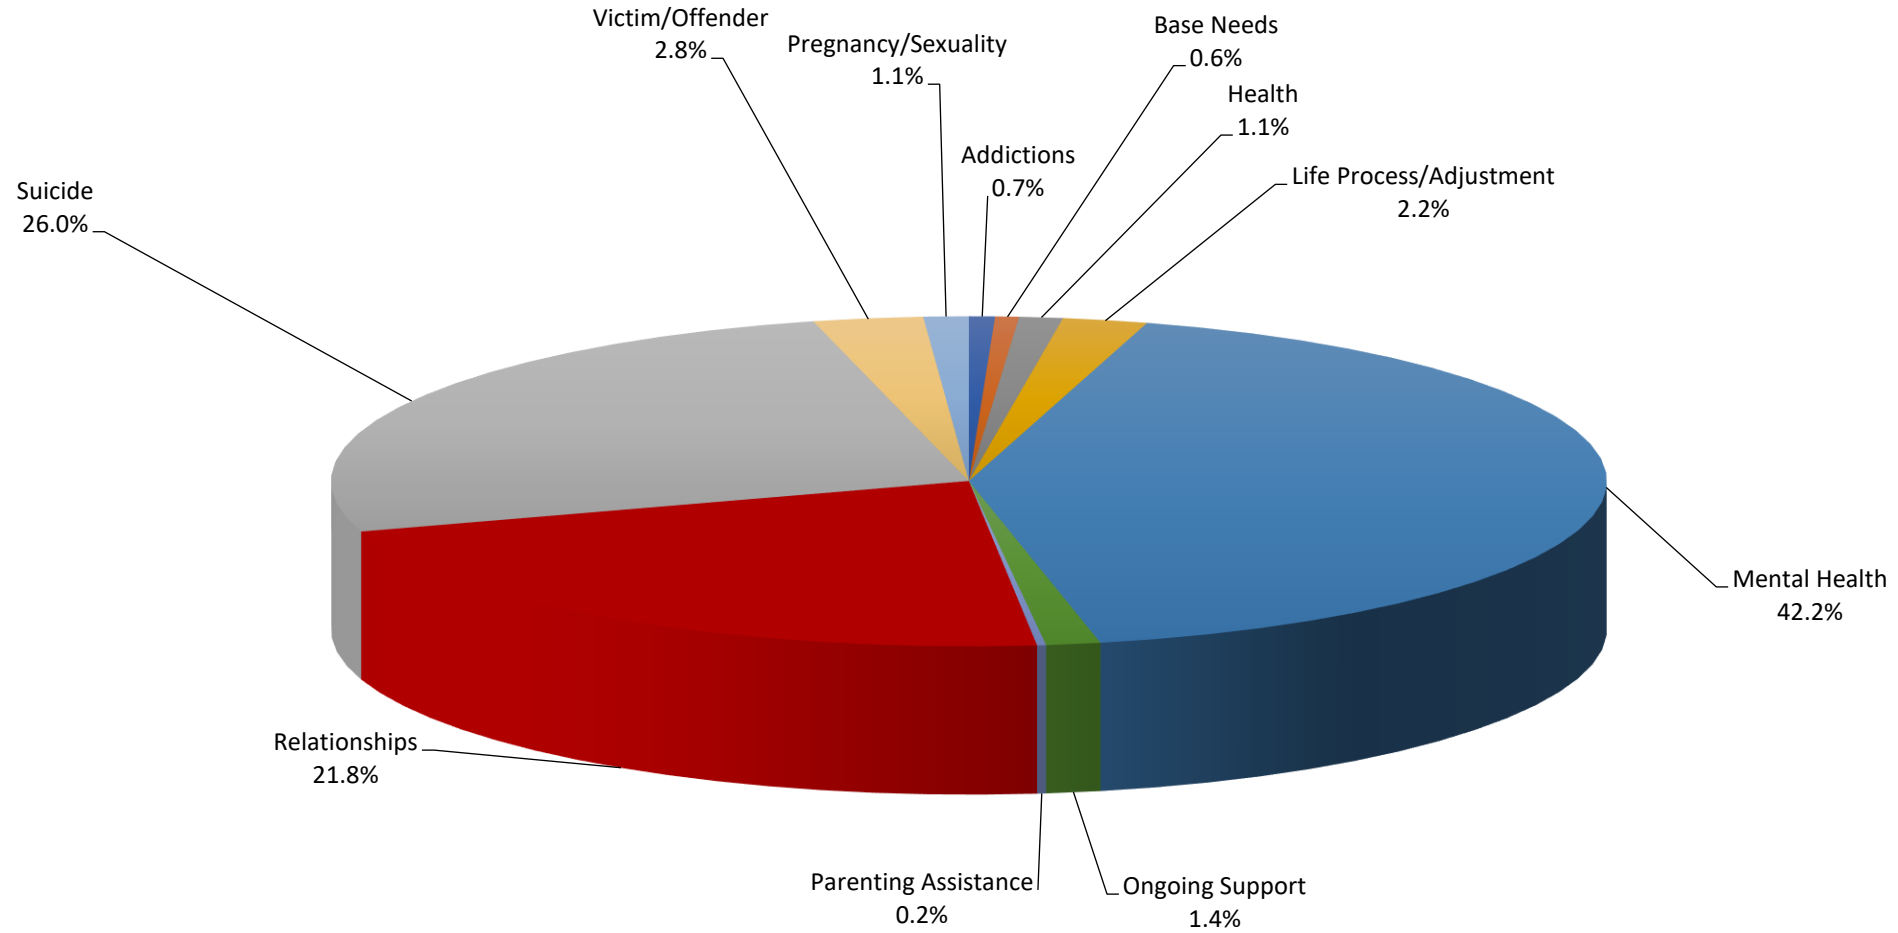

2023 Contacts by Presenting Problem Category

All Ages

2023 Youth Contacts by Presenting Problem Category Ages 23 & Under

2023 Hotline Top 10 Presenting Problems

Ages 23 & Under

Presenting Problem Code	Percentage
Suicide Ideation	22%
Anxiety	20%
Depression	7%
Significant Other	7%
Parent/Child Relationship	5%
Friendships	5%
Loneliness	5%
Victim	2%
Self Injury	3%
Siblings/Other Family Relations	2%

Top 3 Youth Relationship Problems Over Time

Ages 23 & Under